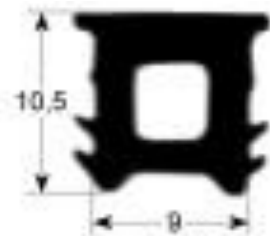

### 2010 PROFILE DOORSEAL DEURRUBBER TÜRDICHTUNG JOINT PORTE

BRAND	MODEL	CHECK PRODUCT
Doorseal	2010 profile door seal L 2800mm	<a href="#">Check product</a>
Doorseal	2010 profile L 3000mm	<a href="#">Check product</a>
Doorseal	2010 profile L 4600mm supplied by meter	<a href="#">Check product</a>
Doorseal	2010 profile supplied by meter	<a href="#">Check product</a>
Doorseal	2010 profile W 520mm L 610mm external size	<a href="#">Check product</a>
Doorseal	2010 profile W 625mm L 750mm external size	<a href="#">Check product</a>
Doorseal	2010 profile W 680mm L 1425mm external size	<a href="#">Check product</a>
Doorseal	2010 profile W 700mm L 1410mm external size	<a href="#">Check product</a>
Doorseal	2010 profile W 740mm L 765mm external size	<a href="#">Check product</a>
Doorseal deurrubber Türdichtung joint porte worldwide shipment		