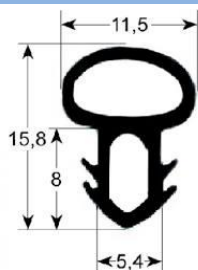

### 2010 PROFILE DOORSEAL DEURRUBBER TÜRDICHTUNG JOINT PORTE

BRAND	MODEL	CHECK PRODUCT
Doorseal	2010 profile door seal L 2800mm	<a href="#">Check product</a>
Doorseal	2010 profile L 3000mm	<a href="#">Check product</a>
Doorseal	2010 profile L 4600mm supplied by meter	<a href="#">Check product</a>
Doorseal	2010 profile supplied by meter	<a href="#">Check product</a>
Doorseal	2010 profile W 520mm L 610mm external size	<a href="#">Check product</a>
Doorseal	2010 profile W 625mm L 750mm external size	<a href="#">Check product</a>
Doorseal	2010 profile W 680mm L 1425mm external size	<a href="#">Check product</a>
Doorseal	2010 profile W 700mm L 1410mm external size	<a href="#">Check product</a>
Doorseal	2010 profile W 740mm L 765mm external size	<a href="#">Check product</a>
Doorseal deurrubber Türdichtung joint porte worldwide shipment		

## 2020 PROFILE DOORSEAL DEURRUBBER TÜRDICHTUNG JOINT PORTE

BRAND	MODEL	CHECK PRODUCT
Doorseal	2030 W 414mm L 620mm ext. size long side open	<a href="#">Check product</a>
Doorseal	2030 profile W 414mm L 620mm external size	<a href="#">Check product</a>
Doorseal	2030 profile W 428mm L 431mm external size	<a href="#">Check product</a>
Doorseal	2030 W 620mm L 699mm ext. size short side open	<a href="#">Check product</a>
Doorseal deurrubber Türdichtung joint porte worldwide shipment		

### 2048 PROFILE DOORSEAL DEURRUBBER TÜRDICHTUNG JOINT PORTE

BRAND	MODEL	CHECK PRODUCT
Doorseal	2048 profile W 675mm L 1450mm external size	<a href="#">Check product</a>
Doorseal	2048 profile W 675mm L 775mm external size	<a href="#">Check product</a>