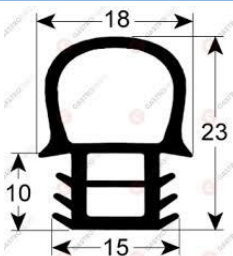

2052 PROFILE DOORSEAL DEURRUBBER TÜRDICHTUNG JOINT PORTE

BRAND	MODEL	CHECK PRODUCT
Doorseal	2052 profile W 505mm L 620mm external size	Check product
Doorseal	2052 profile W 615mm L 755mm external size	Check product
Doorseal	2052 profile W 660mm L 1420mm external size	Check product

Doorseal deurrubber Türdichtung joint porte worldwide shipment