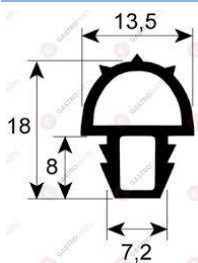

2040 PROFILE DOORSEAL DEURRUBBER TÜRDICHTUNG JOINT PORTE

BRAND	MODEL	CHECK PRODUCT
Doorseal	2040 profile L 1800mm	Check product
Doorseal	2040 profile supplied by meter	Check product
Doorseal deurrubber Türdichtung joint porte worldwide shipment