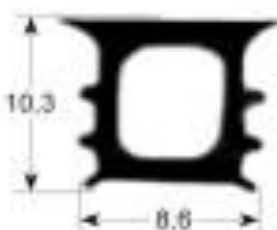

### 2010 PROFILE DOORSEAL DEURRUBBER TÜRDICHTUNG JOINT PORTE

BRAND	MODEL	CHECK PRODUCT
Doorseal	2010 profile door seal L 2800mm	<a href="#">Check product</a>
Doorseal	2010 profile L 3000mm	<a href="#">Check product</a>
Doorseal	2010 profile L 4600mm supplied by meter	<a href="#">Check product</a>
Doorseal	2010 profile supplied by meter	<a href="#">Check product</a>
Doorseal	2010 profile W 520mm L 610mm external size	<a href="#">Check product</a>
Doorseal	2010 profile W 625mm L 750mm external size	<a href="#">Check product</a>
Doorseal	2010 profile W 680mm L 1425mm external size	<a href="#">Check product</a>
Doorseal	2010 profile W 700mm L 1410mm external size	<a href="#">Check product</a>
Doorseal	2010 profile W 740mm L 765mm external size	<a href="#">Check product</a>
Doorseal deurrubber Türdichtung joint porte worldwide shipment		