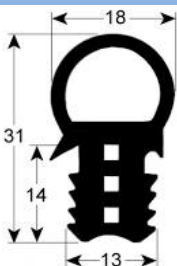

2063 PROFILE DOORSEAL DEURRUBBER TÜRDICHTUNG JOINT PORTE

BRAND	MODEL	CHECK PRODUCT
Doorseal	2063 profile perimeter 1540mm	Check product
Doorseal deurrubber Türdichtung joint porte worldwide shipment