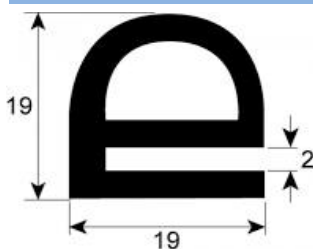

2202 PROFILE DOORSEAL DEURRUBBER TÜRDICHTUNG JOINT PORTE

BRAND	MODEL	CHECK PRODUCT
Doorseal	2202 profile supplied by meter	Check product
Doorseal deurrubber Türdichtung joint porte worldwide shipment