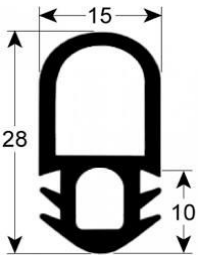

2050 PROFILE DOORSEAL DEURRUBBER TÜRDICHTUNG JOINT PORTE

BRAND	MODEL	CHECK PRODUCT
Doorseal	2050 L 1850mm	Check product
Doorseal	2050 profile external size supplied by meter	Check product
Doorseal	2050 profile L 3010mm	Check product

Doorseal deurrubber Türdichtung joint porte worldwide shipment