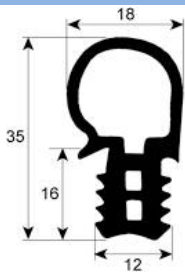

Doorseal 2064 profile W 472mm L 600mm outer plug size [Check product](#)

Doorseal 2064 profile W 600mm L 740mm outer plug size [Check product](#)

Doorseal deurrubber Türdichtung joint porte worldwide shipment