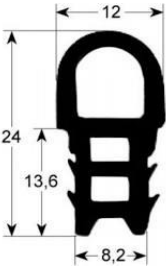

2048 PROFILE DOORSEAL DEURRUBBER TÜRDICHTUNG JOINT PORTE

BRAND	MODEL	CHECK PRODUCT
Doorseal	2048 profile W 675mm L 1450mm external size	Check product
Doorseal	2048 profile W 675mm L 775mm external size	Check product

Doorseal deurrubber Türdichtung joint porte worldwide shipment