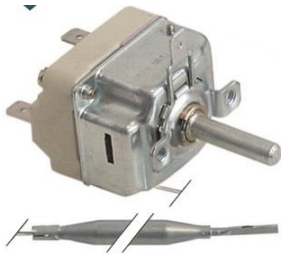

EGO 51 SAFETY THERMOSTAT SICHERHEITSTHERMOSTAT MAXIMAALTHERMOSTAAT

BRAND	MODEL	CHECK PRODUCT
Ego	51. out 142°C	Check product
Ego	51. out 147°C	Check product
Ego	51. out 213°C	Check product
Ego	51. out 215°C	Check product
Ego	51. out 229°C	Check product
Ego	51. out 230°C	Check product
Ego	51. out 230°C	Check product
Ego	51. out 313°C	Check product
Ego	51. out 340°C	Check product
Ego	51. out 360°C	Check product
Ego	51. out 365°C	Check product
Ego	51. out 365°C	Check product

E.G.O. thermostaat thermostat worldwide shipment